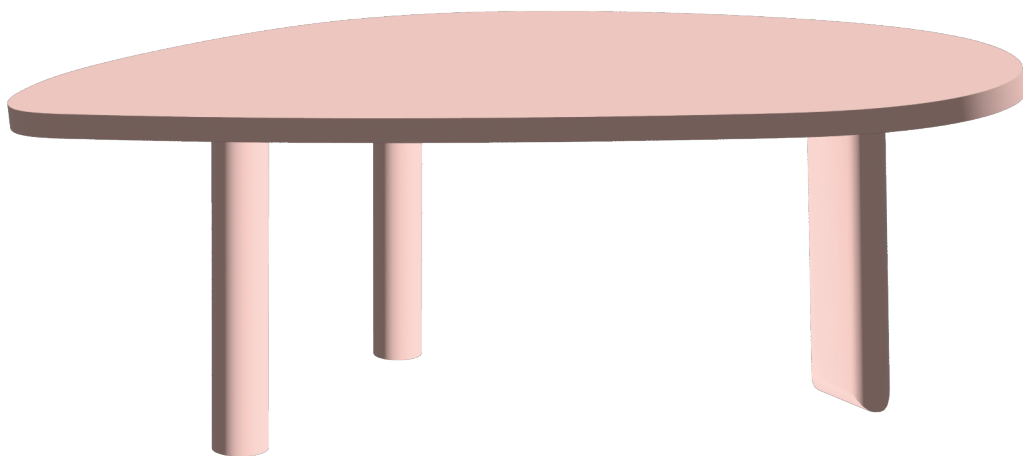

GRACE

*Meet Grace, our elegant dining table
that brings style and charme to your home.
Not just another table story.
Choose your color or paint to sample.*

240 / 109 / 75
280 / 127 / 75
320 / 145 / 75

AVAILABLE IN 14 COLOURS
OR CUSTOM COLOUR (PTS)