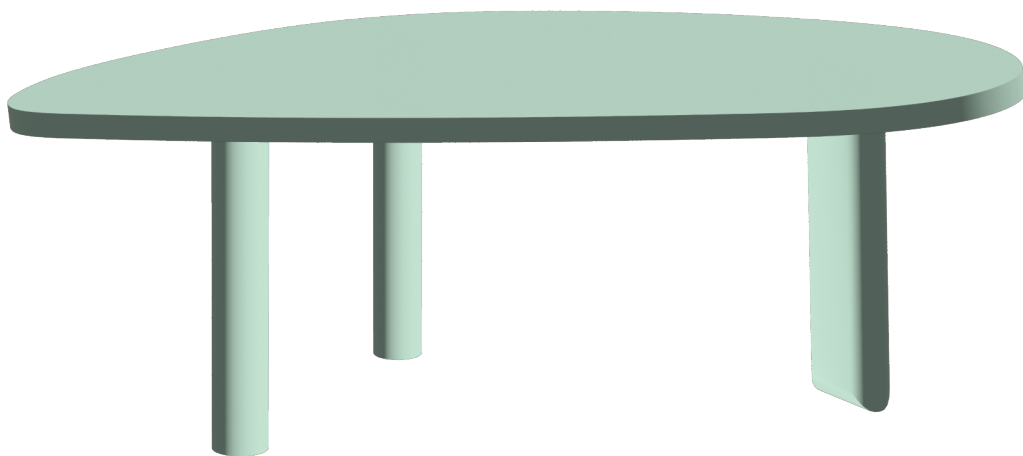

# GRACE

*Meet Grace, our elegant dining table  
that brings style and charme to your home.  
Not just another table story.  
Choose your color or paint to sample.*

240 / 109 / 75  
280 / 127 / 75  
320 / 145 / 75

**AVAILABLE IN 14 COLOURS**  
*OR CUSTOM COLOUR (PTS)*

*Contact us for a custom made Object*