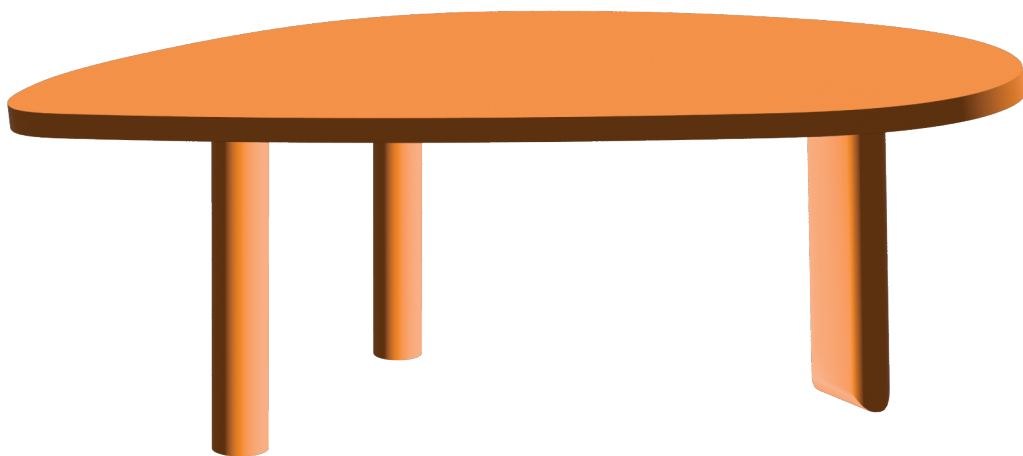

# GRACE

*Meet Grace, our elegant dining table  
that brings style and charme to your home.  
Not just another table story.  
Choose your color or paint to sample.*

240 / 109 / 75  
280 / 127 / 75  
320 / 145 / 75

**AVAILABLE IN 14 COLOURS**  
*OR CUSTOM COLOUR (PTS)*

*Contact us for a custom made Object*