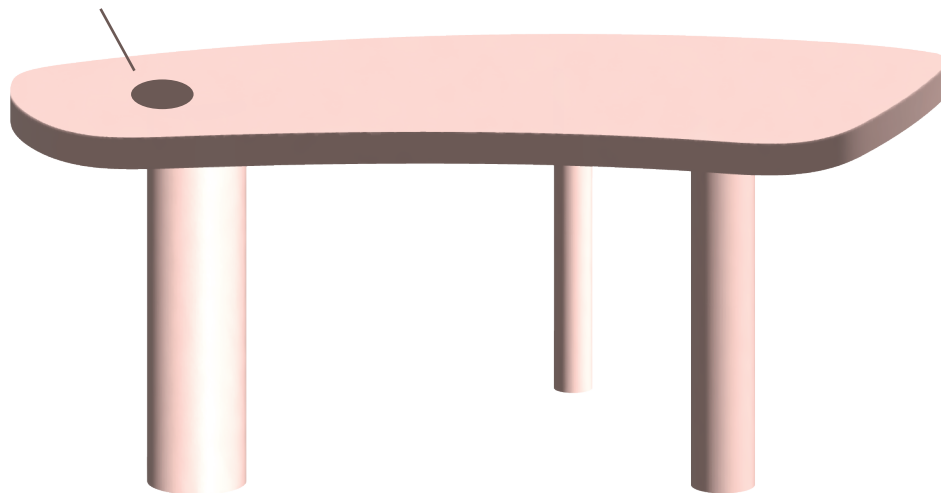

JACK

*Meet Jack, a unique table design with sloping edges
that will inspire and promote creativity, and encourage productivity.
Available in two sizes and with optional built-in power socket.
Choose your color or paint to sample.*

182 / 90 / 75

212 / 94 / 75

*Built-in power socket + usb + usbc
24cm from all edges
10cm diameter*

AVAILABLE IN 14 COLOURS

OR CUSTOM COLOUR (PTS)

Contact us for a custom made Object