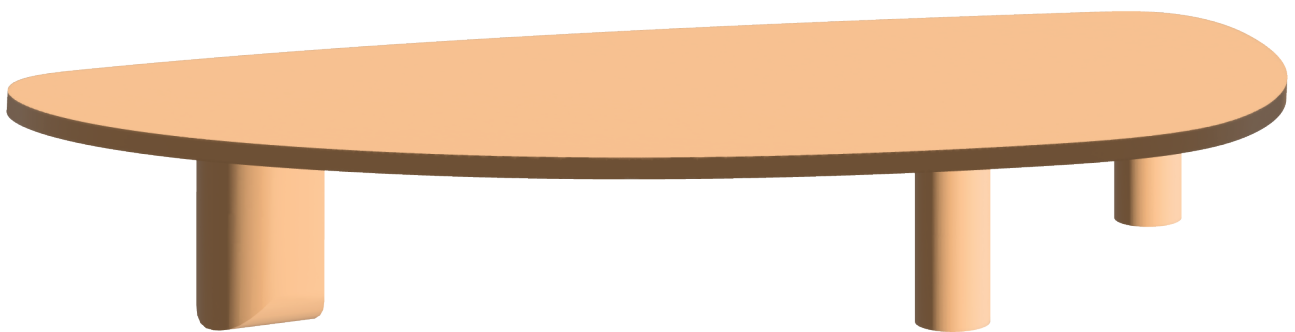

# JAMIE

*Meet Jamie, the Low Dining Table  
for all your informal, relaxed moments.  
Choose your color or paint to sample.*

220 / 74 / 32

AVAILABLE IN 14 COLOURS

OR CUSTOM COLOUR (PTS)

*Contact us for a custom made Object*