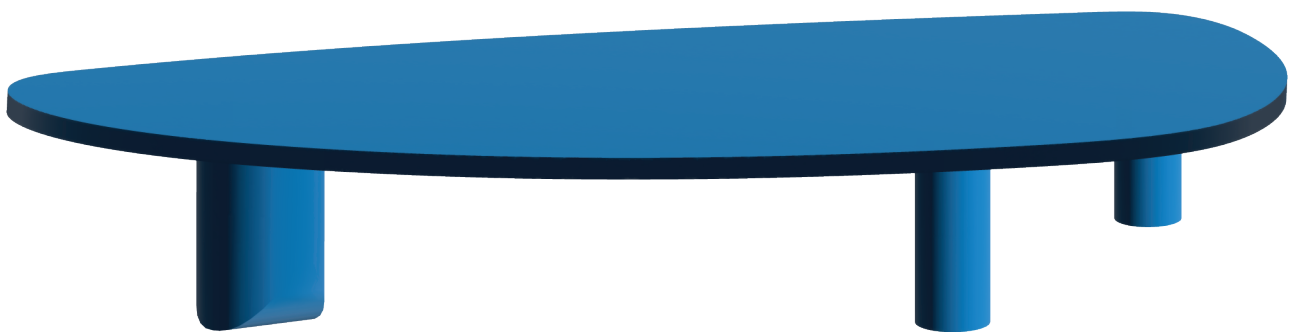

# JAMIE

*Meet Jamie, the Low Dining Table  
for all your informal, relaxed moments.  
Choose your color or paint to sample.*

220 / 74 / 32

AVAILABLE IN 14 COLOURS

OR CUSTOM COLOUR (PTS)

*Contact us for a custom made Object*