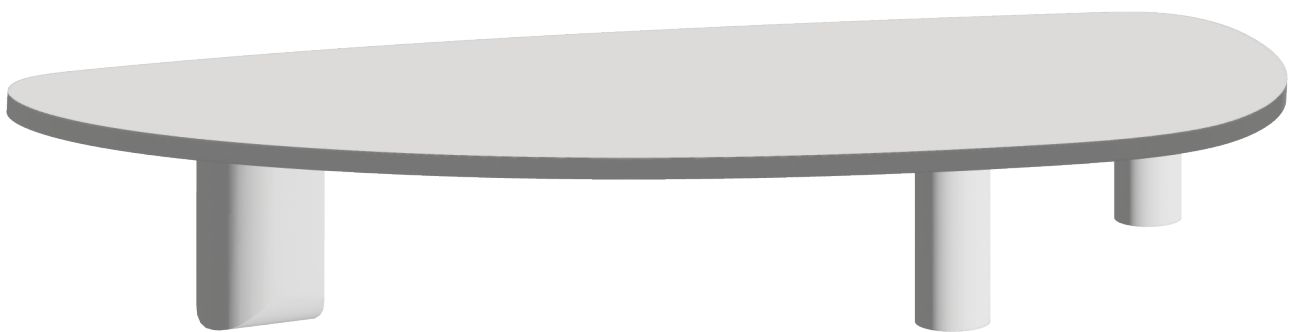

JAMIE

*Meet Jamie, the Low Dining Table
for all your informal, relaxed moments.
Choose your color or paint to sample.*

220 / 74 / 32

AVAILABLE IN 14 COLOURS

OR CUSTOM COLOUR (PTS)

Contact us for a custom made Object