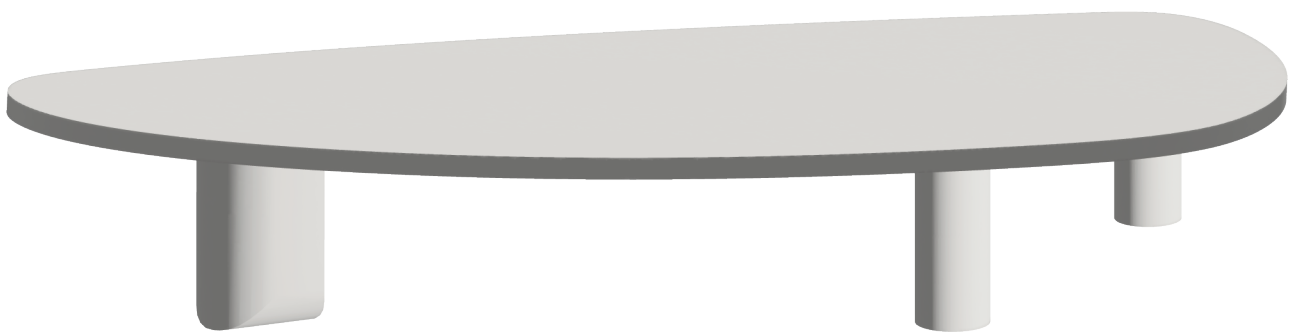

# JAMIE

*Meet Jamie, the Low Dining Table  
for all your informal, relaxed moments.  
Choose your color or paint to sample.*

220 / 74 / 32

**AVAILABLE IN 14 COLOURS**

*OR CUSTOM COLOUR (PTS)*

*Contact us for a custom made Object*