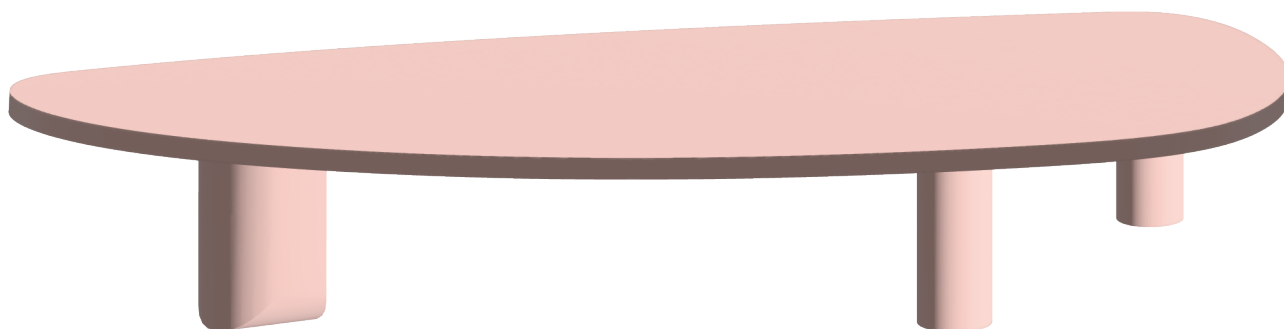

JAMIE

*Meet Jamie, the Low Dining Table
for all your informal, relaxed moments.
Choose your color or paint to sample.*

220 / 74 / 32

AVAILABLE IN 14 COLOURS

OR CUSTOM COLOUR (PTS)

Contact us for a custom made Object