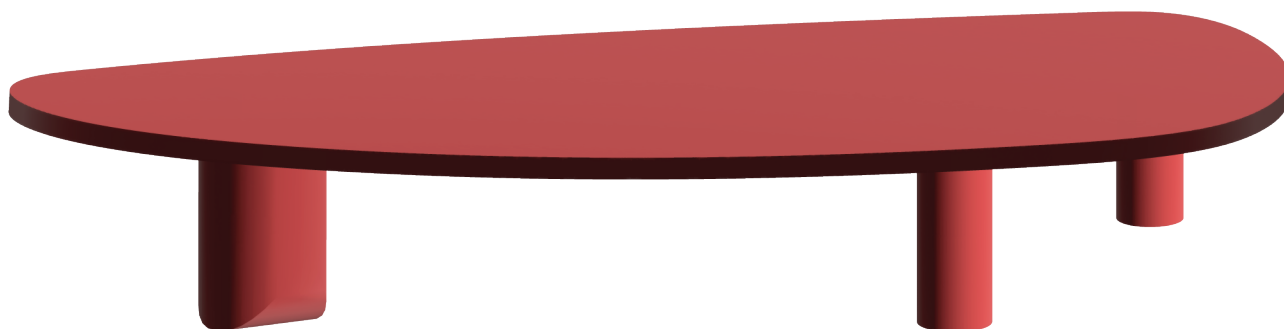

JAMIE

*Meet Jamie, the Low Dining Table
for all your informal, relaxed moments.
Choose your color or paint to sample.*

220 / 74 / 32

AVAILABLE IN 14 COLOURS

OR CUSTOM COLOUR (PTS)

Contact us for a custom made Object