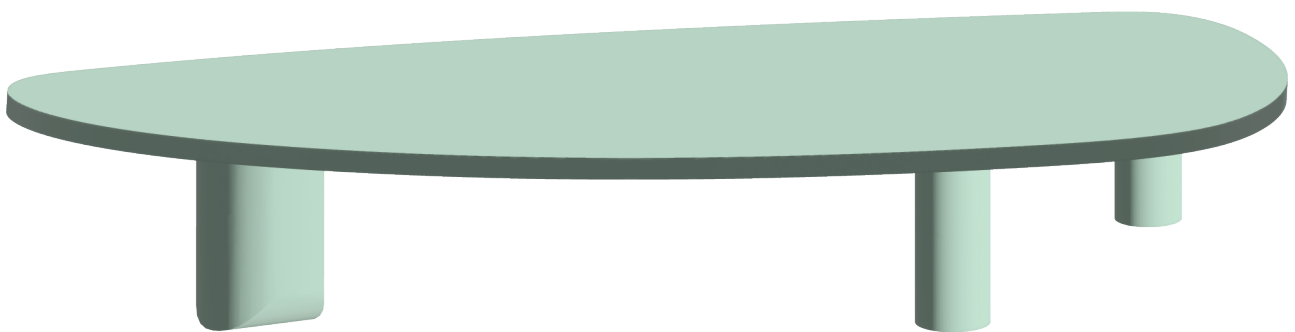

JAMIE

*Meet Jamie, the Low Dining Table
for all your informal, relaxed moments.
Choose your color or paint to sample.*

220 / 74 / 32

AVAILABLE IN 14 COLOURS

OR CUSTOM COLOUR (PTS)

Contact us for a custom made Object