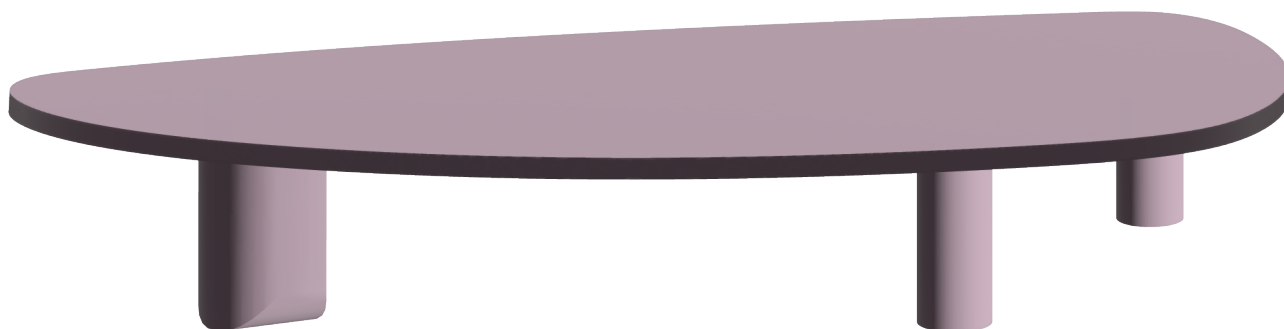

# JAMIE

*Meet Jamie, the Low Dining Table  
for all your informal, relaxed moments.  
Choose your color or paint to sample.*

220 / 74 / 32

AVAILABLE IN 14 COLOURS

OR CUSTOM COLOUR (PTS)

*Contact us for a custom made Object*