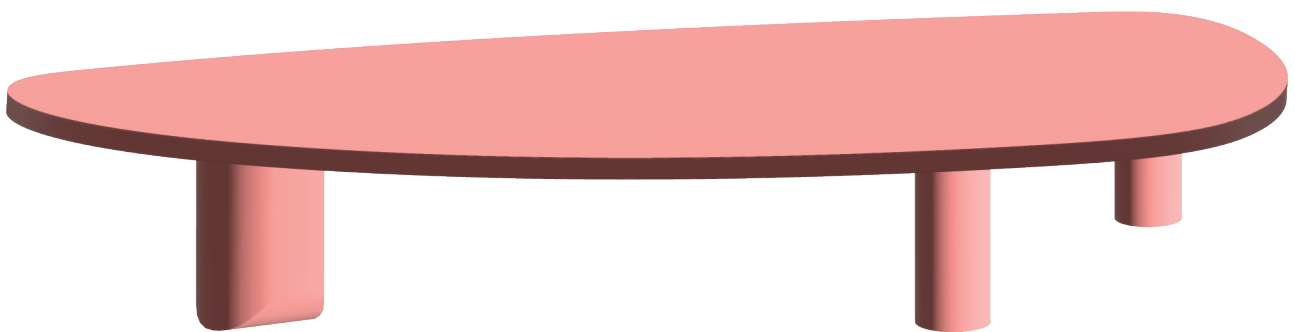

# JAMIE

*Meet Jamie, the Low Dining Table  
for all your informal, relaxed moments.  
Choose your color or paint to sample.*

220 / 74 / 32

AVAILABLE IN 14 COLOURS

OR CUSTOM COLOUR (PTS)

*Contact us for a custom made Object*