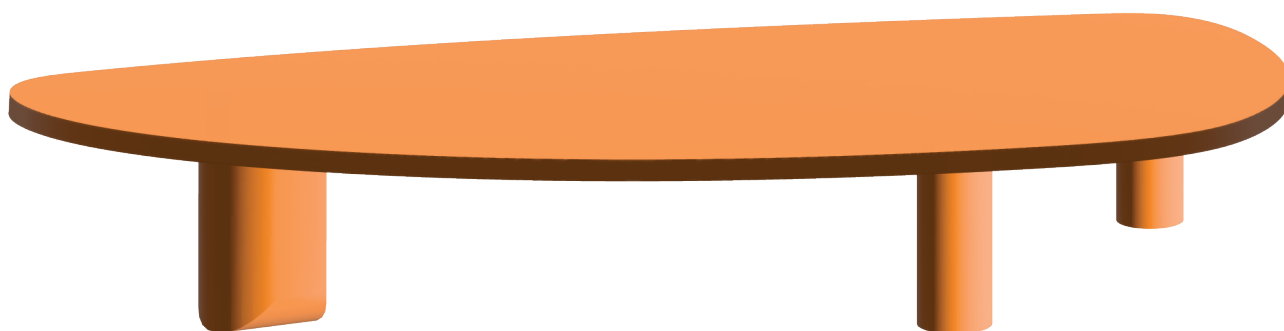

JAMIE

*Meet Jamie, the Low Dining Table
for all your informal, relaxed moments.
Choose your color or paint to sample.*

220 / 74 / 32

AVAILABLE IN 14 COLOURS

OR CUSTOM COLOUR (PTS)

Contact us for a custom made Object