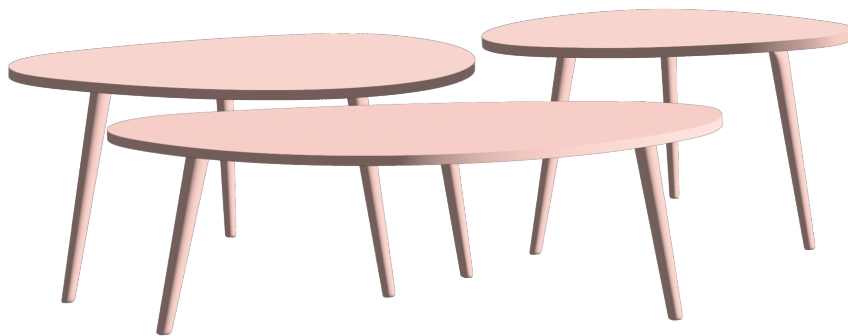

JENNY

*Meet Jenny, a unique three-table set.
Jenny's playful design allows for different
combinations or separate single placement,
whilst the vibrant colours will brighten up
and make any room pop with joy.
Choose your color or paint to sample.*

SET OF 3

112 / 65 / 35

80 / 50 / 40

70 / 42 / 44

AVAILABLE IN 14 COLOURS

OR CUSTOM COLOUR (PTS)

Contact us for a custom made Object