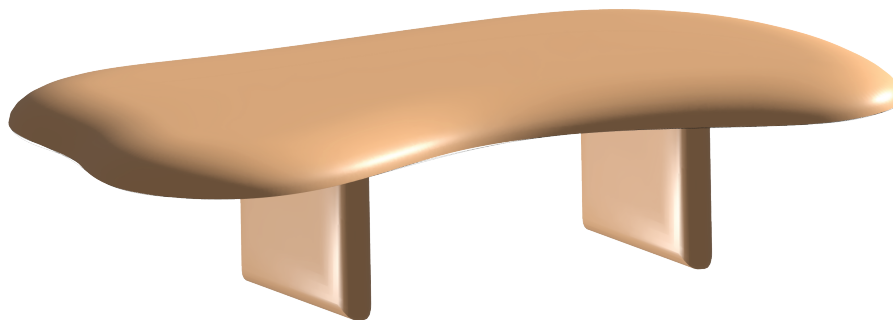

JOAN

*Meet Joan, an elegant table with smooth edges.
The soft, simplified design is a celebration
of curves that brings elevated energy to any room,
making Joan the absolute centrepiece.
Choose your color or paint to sample.*

140 / 75 / 35

AVAILABLE IN 14 COLOURS

OR CUSTOM COLOUR (PTS)

Contact us for a custom made Object