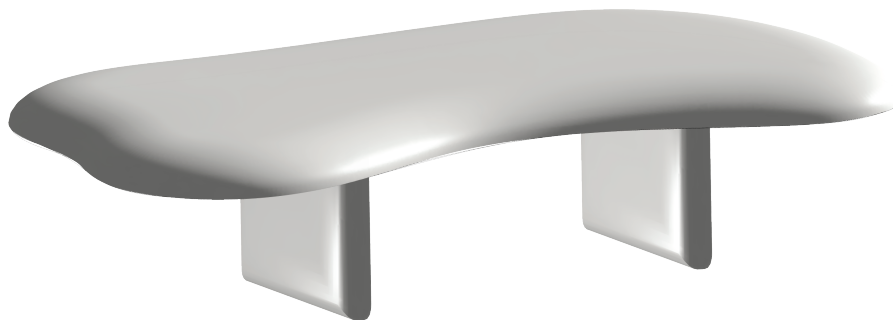

JOAN

*Meet Joan, an elegant table with smooth edges.
The soft, simplified design is a celebration
of curves that brings elevated energy to any room,
making Joan the absolute centrepiece.
Choose your color or paint to sample.*

140 / 75 / 35

AVAILABLE IN 14 COLOURS

OR CUSTOM COLOUR (PTS)

Contact us for a custom made Object