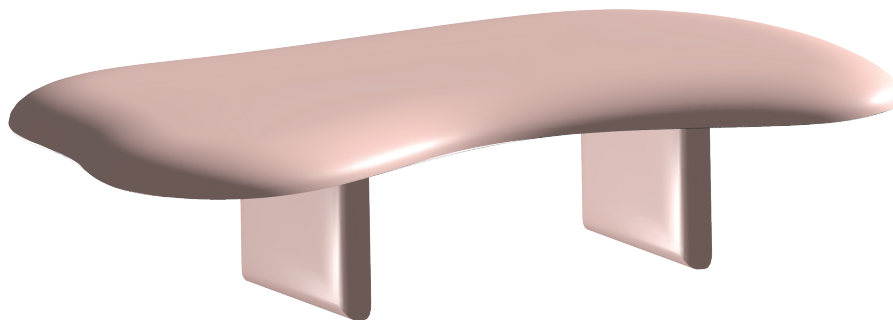

# JOAN

*Meet Joan, an elegant table with smooth edges.  
The soft, simplified design is a celebration  
of curves that brings elevated energy to any room,  
making Joan the absolute centrepiece.  
Choose your color or paint to sample.*

140 / 75 / 35

**AVAILABLE IN 14 COLOURS**

*OR CUSTOM COLOUR (PTS)*

*Contact us for a custom made Object*