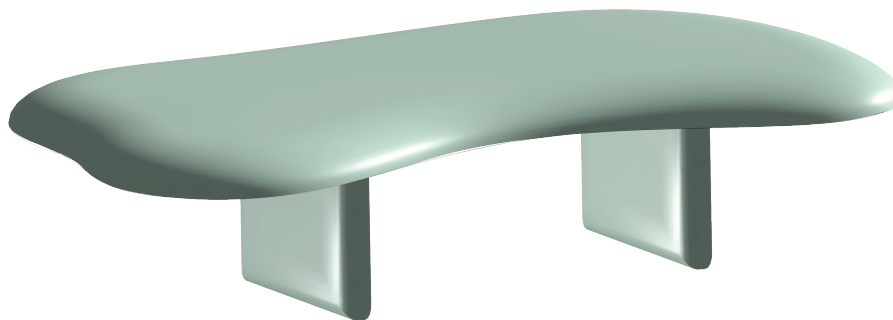

JOAN

*Meet Joan, an elegant table with smooth edges.
The soft, simplified design is a celebration
of curves that brings elevated energy to any room,
making Joan the absolute centrepiece.
Choose your color or paint to sample.*

140 / 75 / 35

AVAILABLE IN 14 COLOURS

OR CUSTOM COLOUR (PTS)

Contact us for a custom made Object