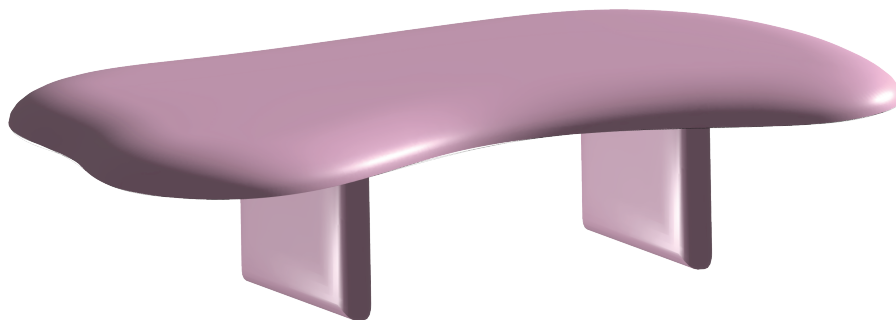

JOAN

*Meet Joan, an elegant table with smooth edges.
The soft, simplified design is a celebration
of curves that brings elevated energy to any room,
making Joan the absolute centrepiece.
Choose your color or paint to sample.*

140 / 75 / 35

AVAILABLE IN 14 COLOURS

OR CUSTOM COLOUR (PTS)

Contact us for a custom made Object