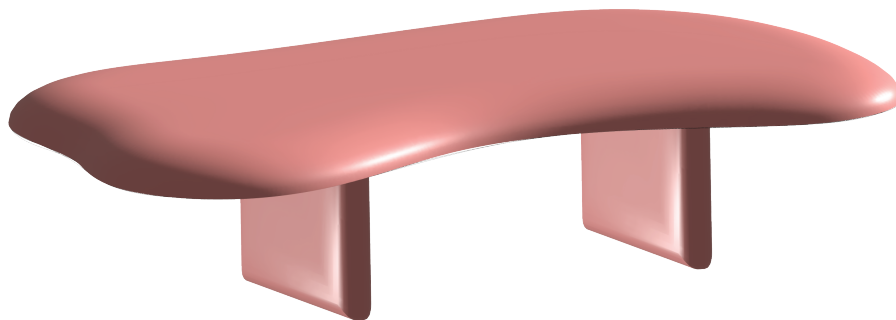

# JOAN

*Meet Joan, an elegant table with smooth edges.  
The soft, simplified design is a celebration  
of curves that brings elevated energy to any room,  
making Joan the absolute centrepiece.  
Choose your color or paint to sample.*

140 / 75 / 35

**AVAILABLE IN 14 COLOURS**

*OR CUSTOM COLOUR (PTS)*

*Contact us for a custom made Object*